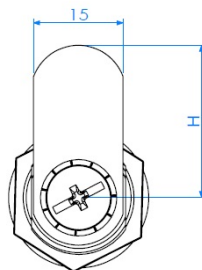

PRODUCT SHEET

Description:

Cam Lock M1930, 90DG, Str. Cam A04, CPL, CK SISO, #J11

Item number:

14.04.499-0

Units	Box	Carton	HS Code	Barcode
Pcs.	24	240	8301300000	
				5704866042062

L1=16mm
L2=20mm
L3=25mm
L4=30mm