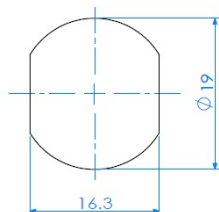

PRODUCT SHEET

Description:

Cam Lock M1930, 90DG, Str. Cam A04, CPL, CK SISO, #J11

Item number:

14.04.499-0

Units	Box	Carton	HS Code	Barcode
Pcs.	24	240	8301300000	
				5704866042062

L1=16mm
L2=20mm
L3=25mm
L4=30mm