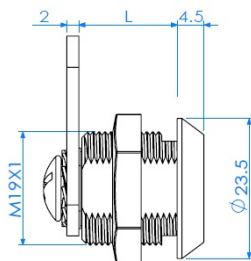

PRODUCT SHEET

Description:

Cam Lock M1930, 90DG, Str. Cam A04, CPL, CK SISO, #J11

Item number:

14.04.499-0

Units	Box	Carton	HS Code	Barcode
Pcs.	24	240	8301300000	
				5704866042062

L1=16mm
L2=20mm
L3=25mm
L4=30mm